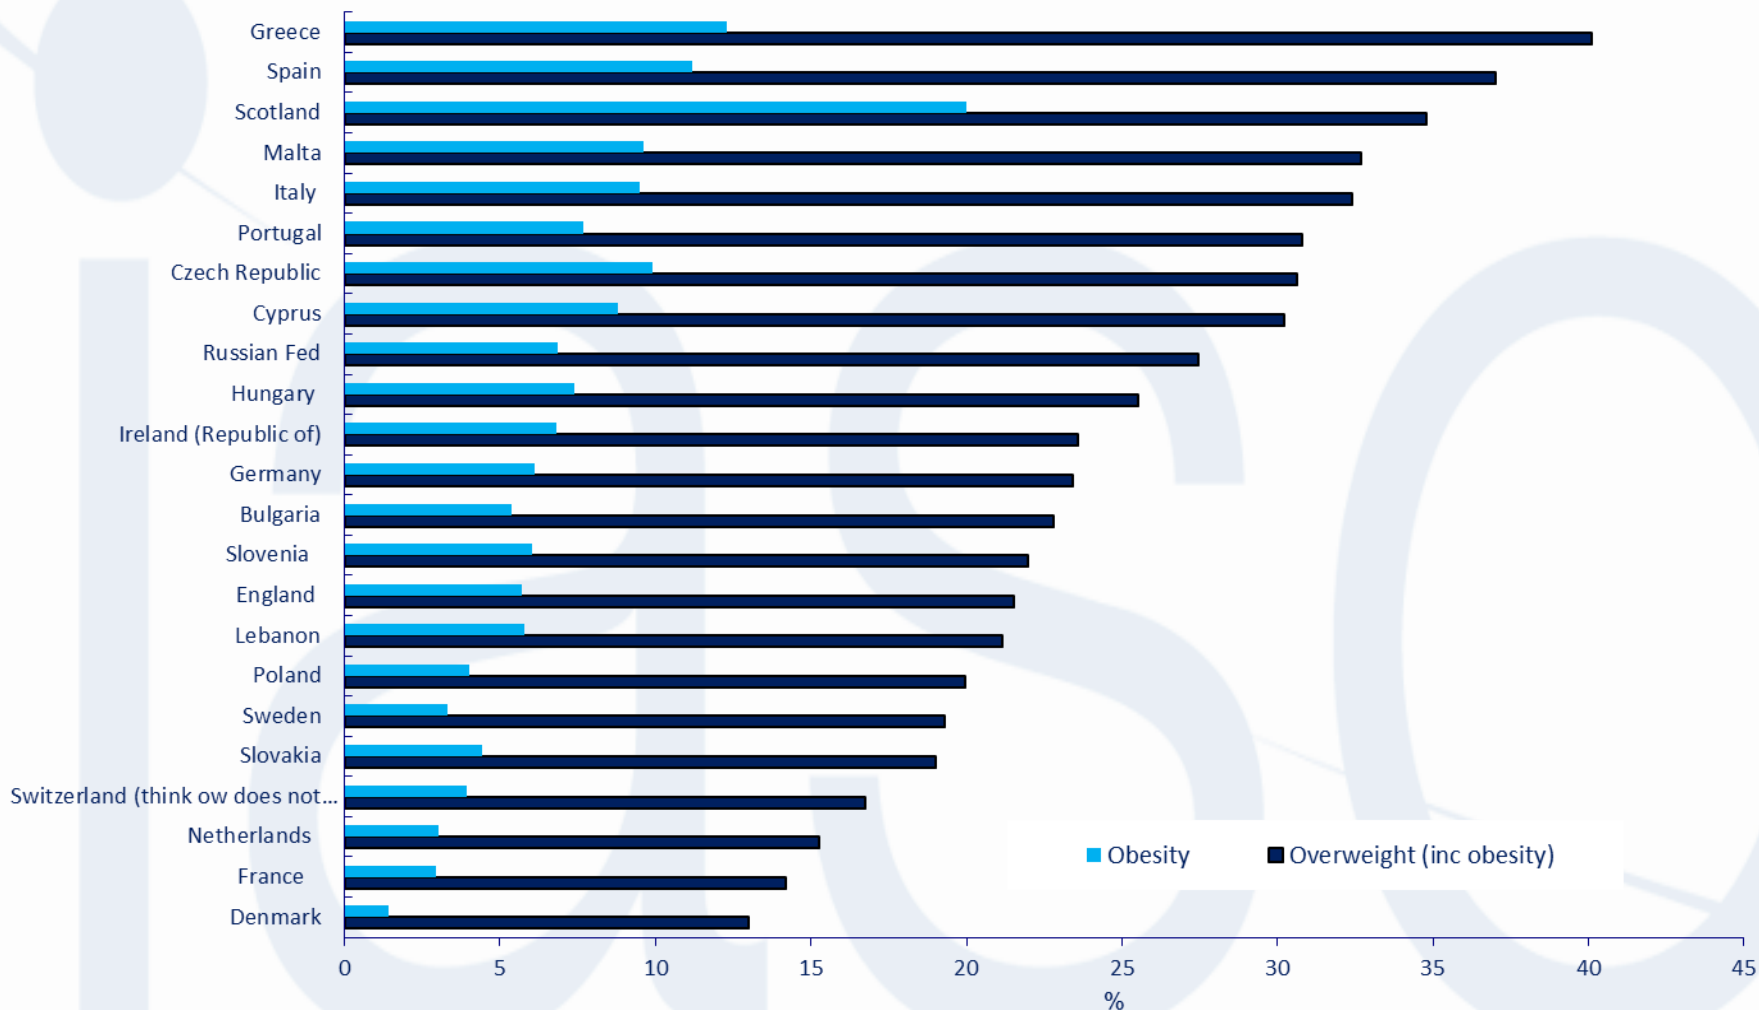

# % Overweight in Pre & Post adolescent children

Overweight & Obesity in pre-adolescent European Boys (7-11yrs approx)

Overweight and obesity defined by IOTF International cut off points

Last update 9th Nov 2011 © IASO, London

### Overweight & Obesity in Post Adolescent European Boys (14-17yrs approx)

Overweight and obesity defined by IOTF International cut off points

Last update 9th Nov 2011 © IASO, London

## Overweight & Obesity in Pre-adolescent (7-11yrs) European Girls

Overweight and obesity defined by IOTF International cut off points

Last update 9th Nov 2011 © IASO, London

### Overweight & Obesity in Post-adolescent (14-17yrs) European Girls

Overweight and obesity defined by IOTF International cut off points

Last update 9th Nov 2011 © IASO, London