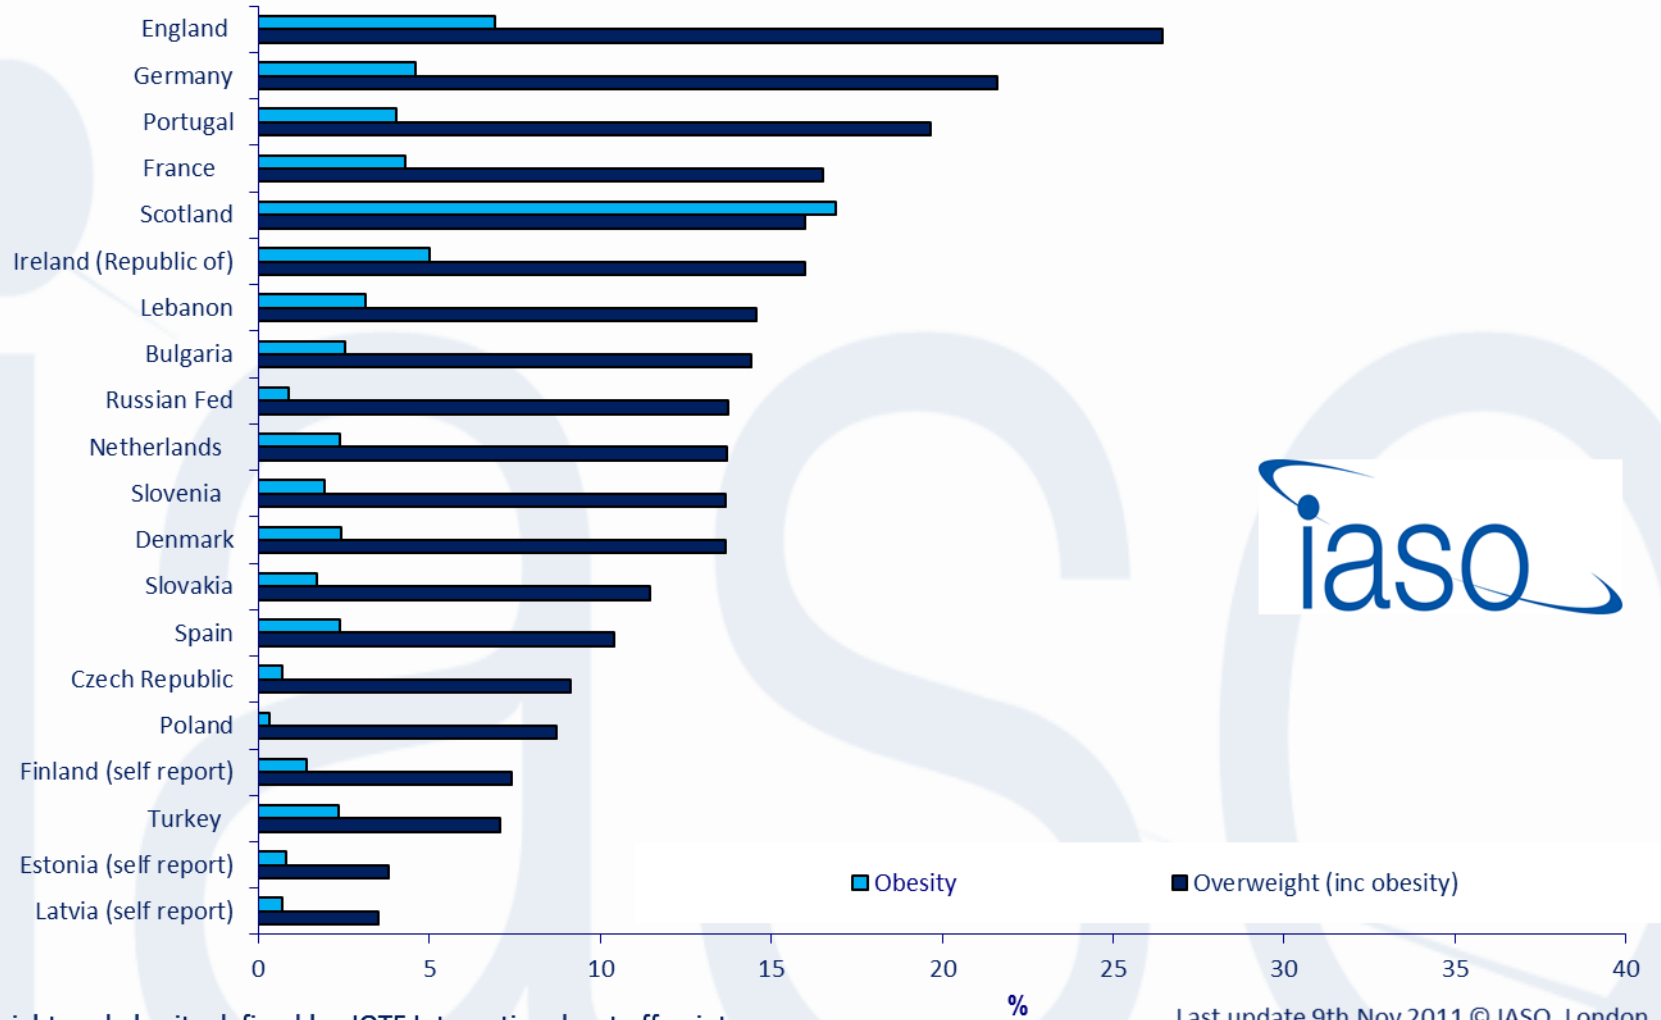

# % Overweight in Pre & Post adolescent children

Overweight & Obesity in pre-adolescent European Boys (7-11yrs approx)

Overweight and obesity defined by IOTF International cut off points

Last update 9th Nov 2011 © IASO, London

### Overweight & Obesity in Post Adolescent European Boys (14-17yrs approx)

Overweight and obesity defined by IOTF International cut off points

Last update 9th Nov 2011 © IASO, London

## Overweight & Obesity in Pre-adolescent (7-11yrs) European Girls

Overweight and obesity defined by IOTF International cut off points

Last update 9th Nov 2011 © IASO, London

### Overweight & Obesity in Post-adolescent (14-17yrs) European Girls

Overweight and obesity defined by IOTF International cut off points

Last update 9th Nov 2011 © IASO, London