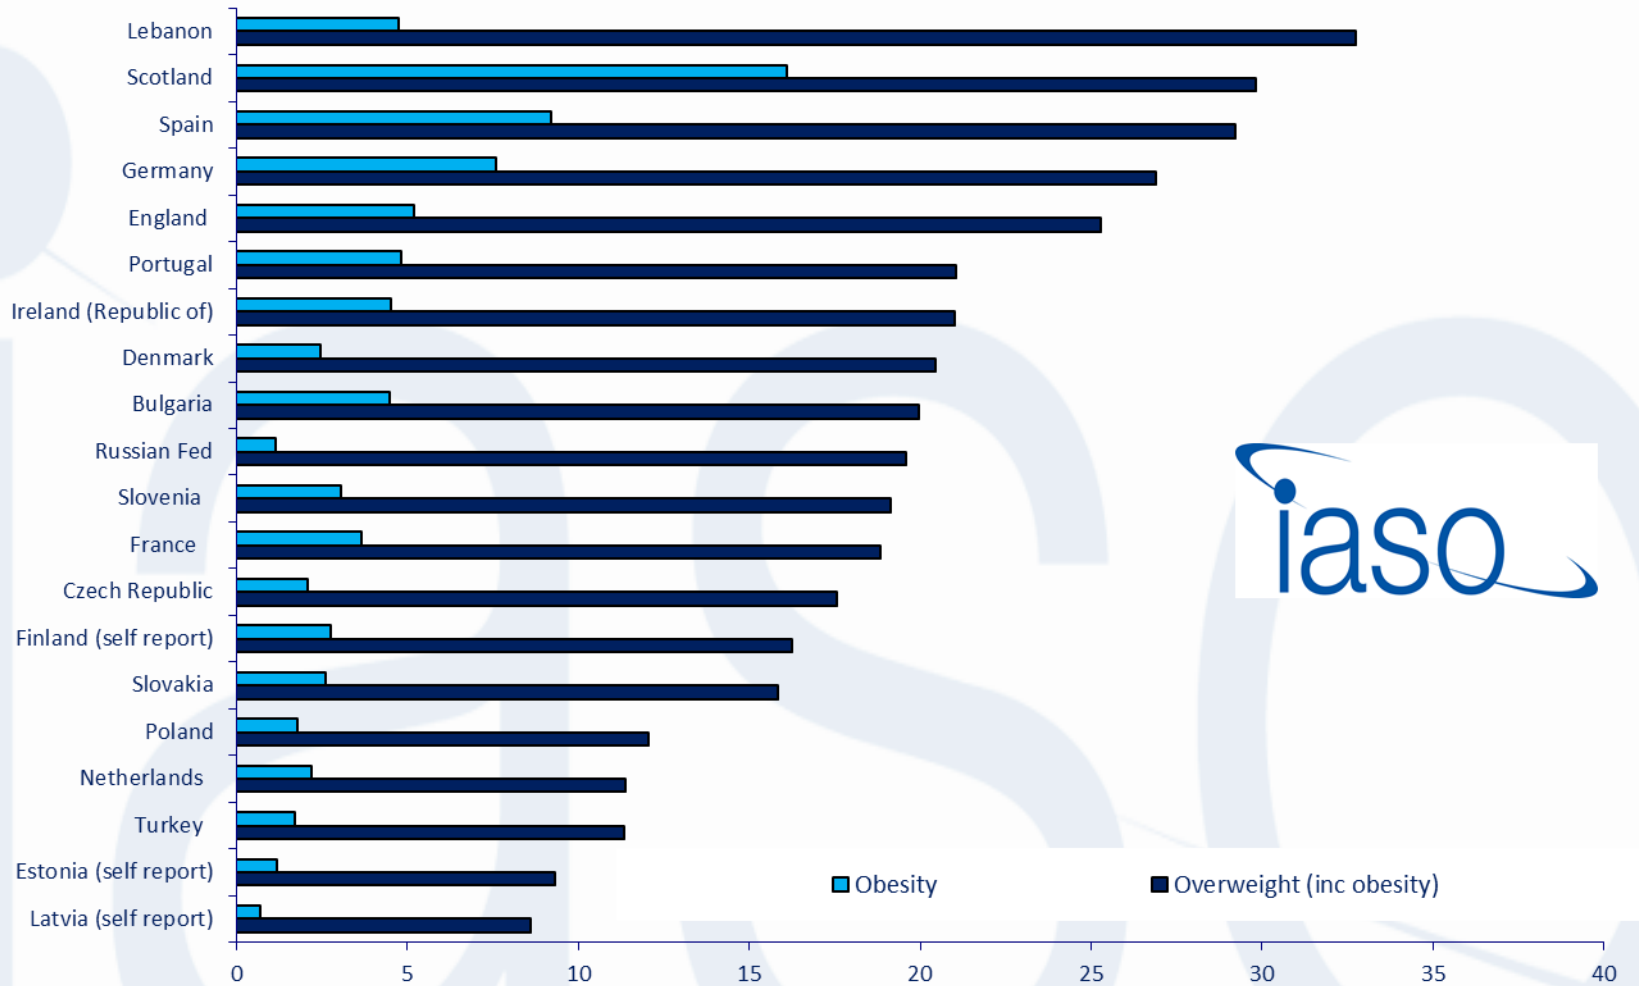

# % Overweight in Pre & Post adolescent children

Overweight & Obesity in pre-adolescent European Boys (7-11yrs approx)

Overweight and obesity defined by IOTF International cut off points

Last update 9th Nov 2011 © IASO, London

### Overweight & Obesity in Post Adolescent European Boys (14-17yrs approx)

Overweight and obesity defined by IOTF International cut off points

Last update 9th Nov 2011 © IASO, London

## Overweight & Obesity in Pre-adolescent (7-11yrs) European Girls

Overweight and obesity defined by IOTF International cut off points

Last update 9th Nov 2011 © IASO, London

### Overweight & Obesity in Post-adolescent (14-17yrs) European Girls

Overweight and obesity defined by IOTF International cut off points

Last update 9th Nov 2011 © IASO, London