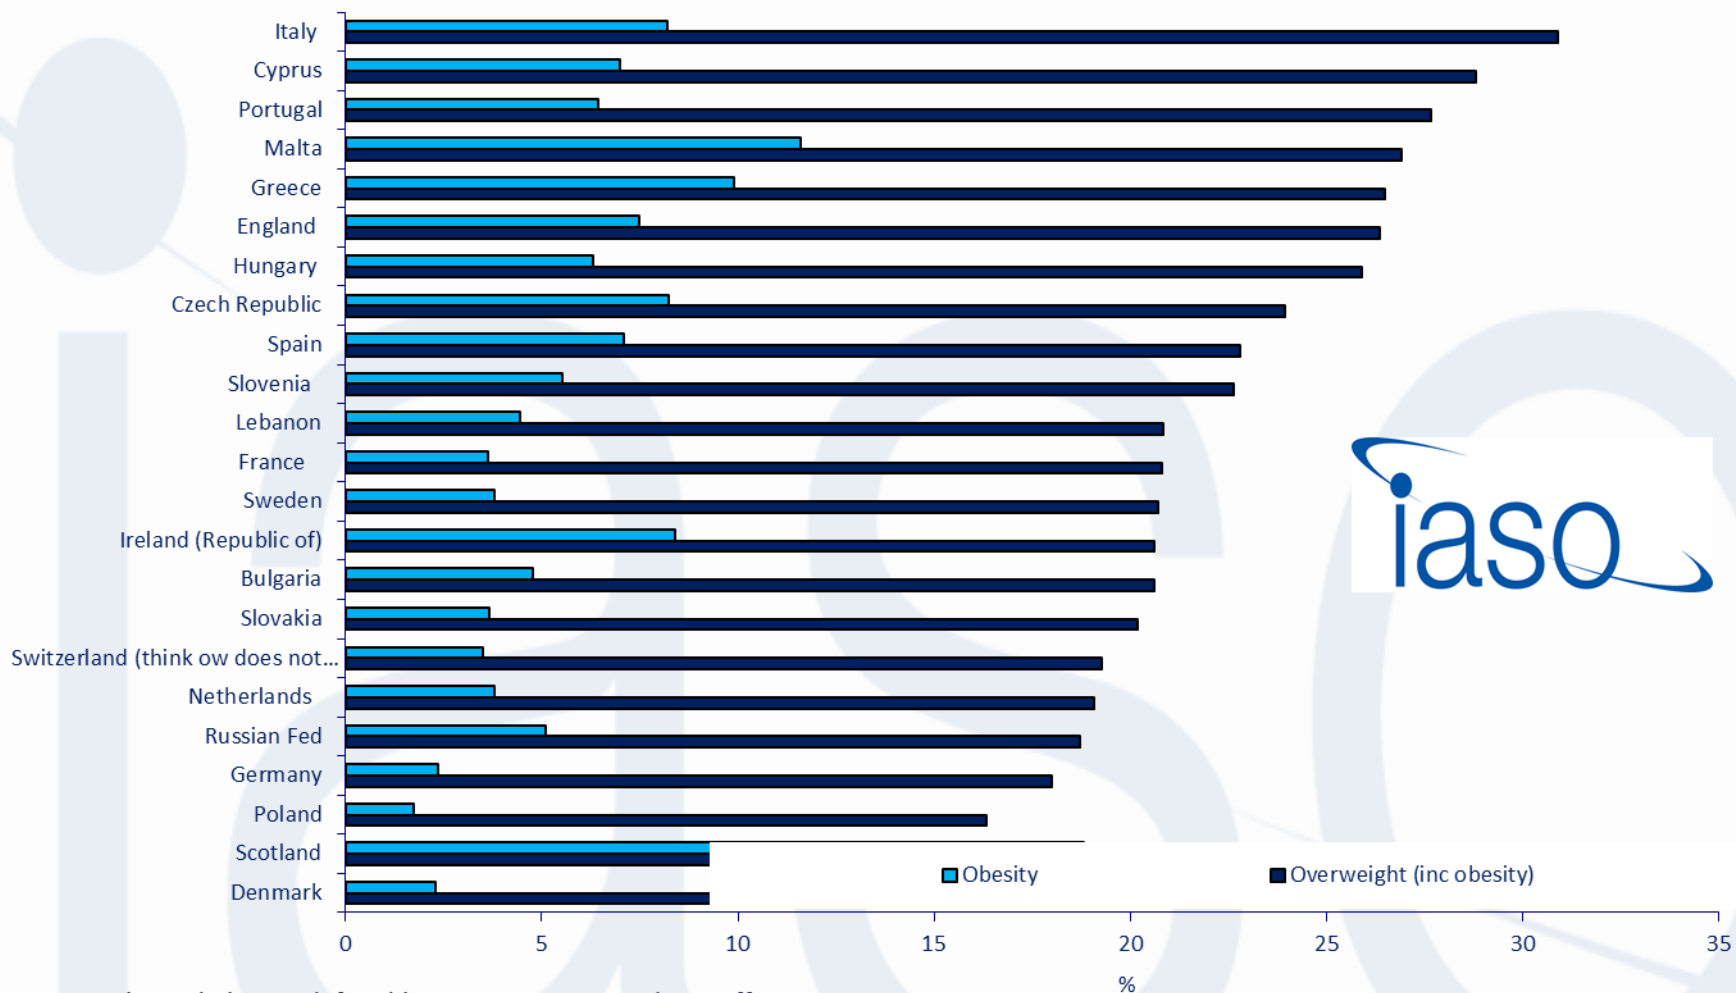

# % Overweight in Pre & Post adolescent children

Overweight & Obesity in pre-adolescent European Boys (7-11yrs approx)

Overweight and obesity defined by IOTF International cut off points

Last update 9th Nov 2011 © IASO, London

### Overweight & Obesity in Post Adolescent European Boys (14-17yrs approx)

Overweight and obesity defined by IOTF International cut off points

Last update 9th Nov 2011 © IASO, London

## Overweight & Obesity in Pre-adolescent (7-11yrs) European Girls

Overweight and obesity defined by IOTF International cut off points

Last update 9th Nov 2011 © IASO, London

### Overweight & Obesity in Post-adolescent (14-17yrs) European Girls

Overweight and obesity defined by IOTF International cut off points

Last update 9th Nov 2011 © IASO, London